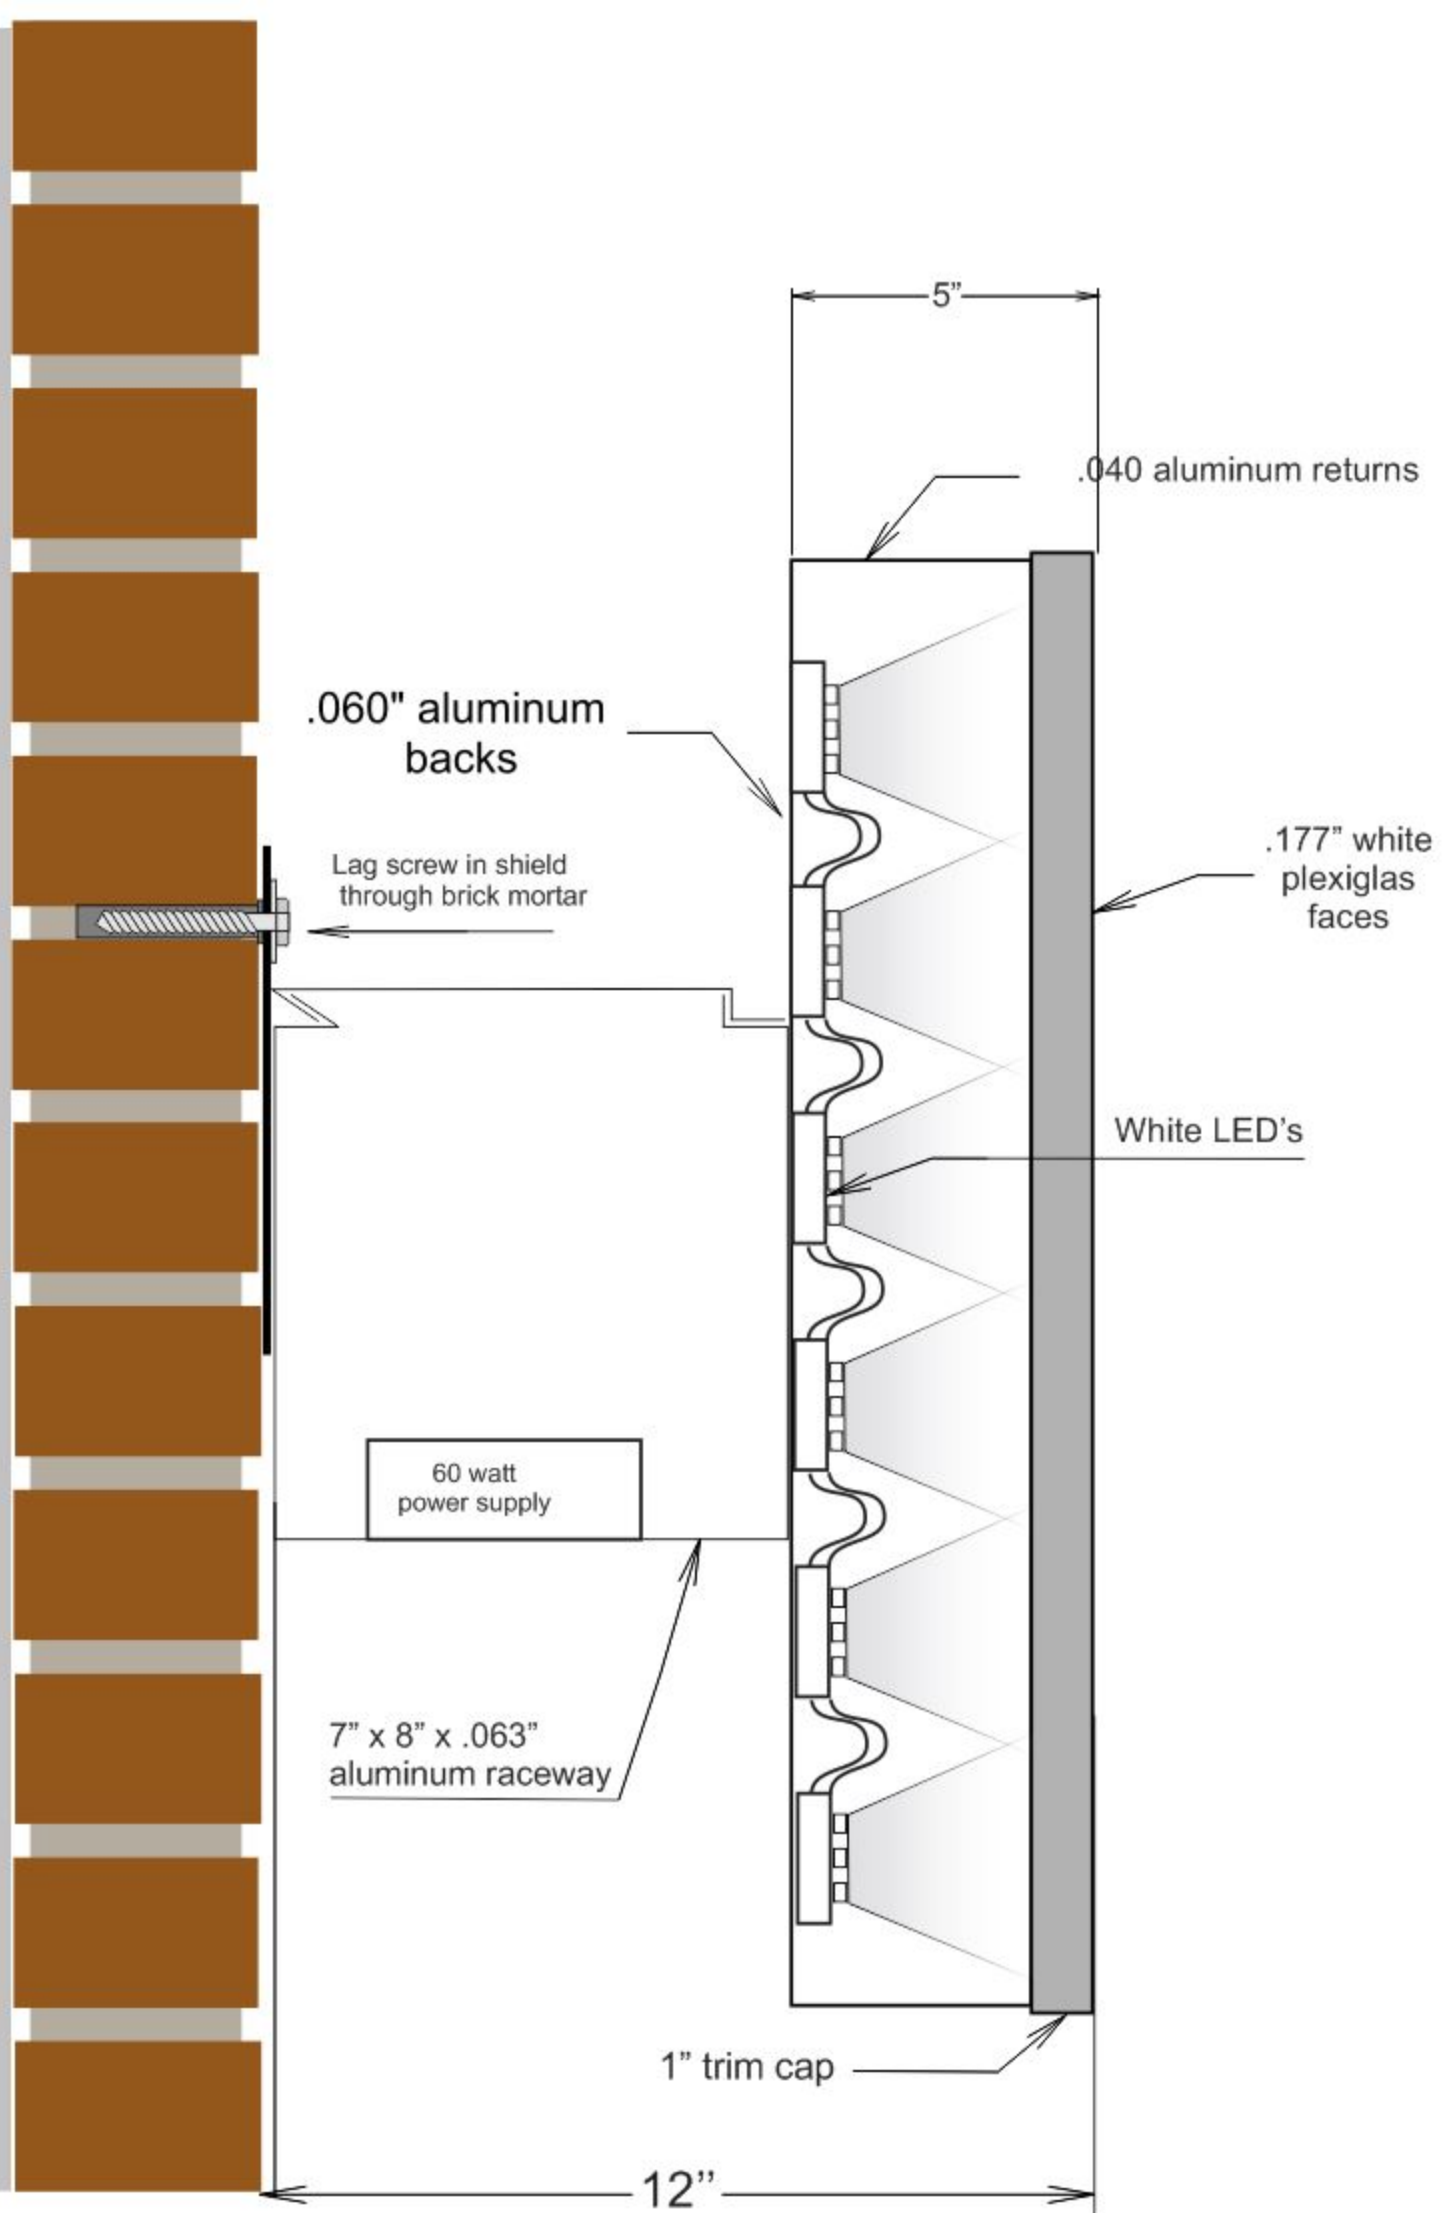

WALL
CAVITY

typical LED channel letter detail
on raceway through brick