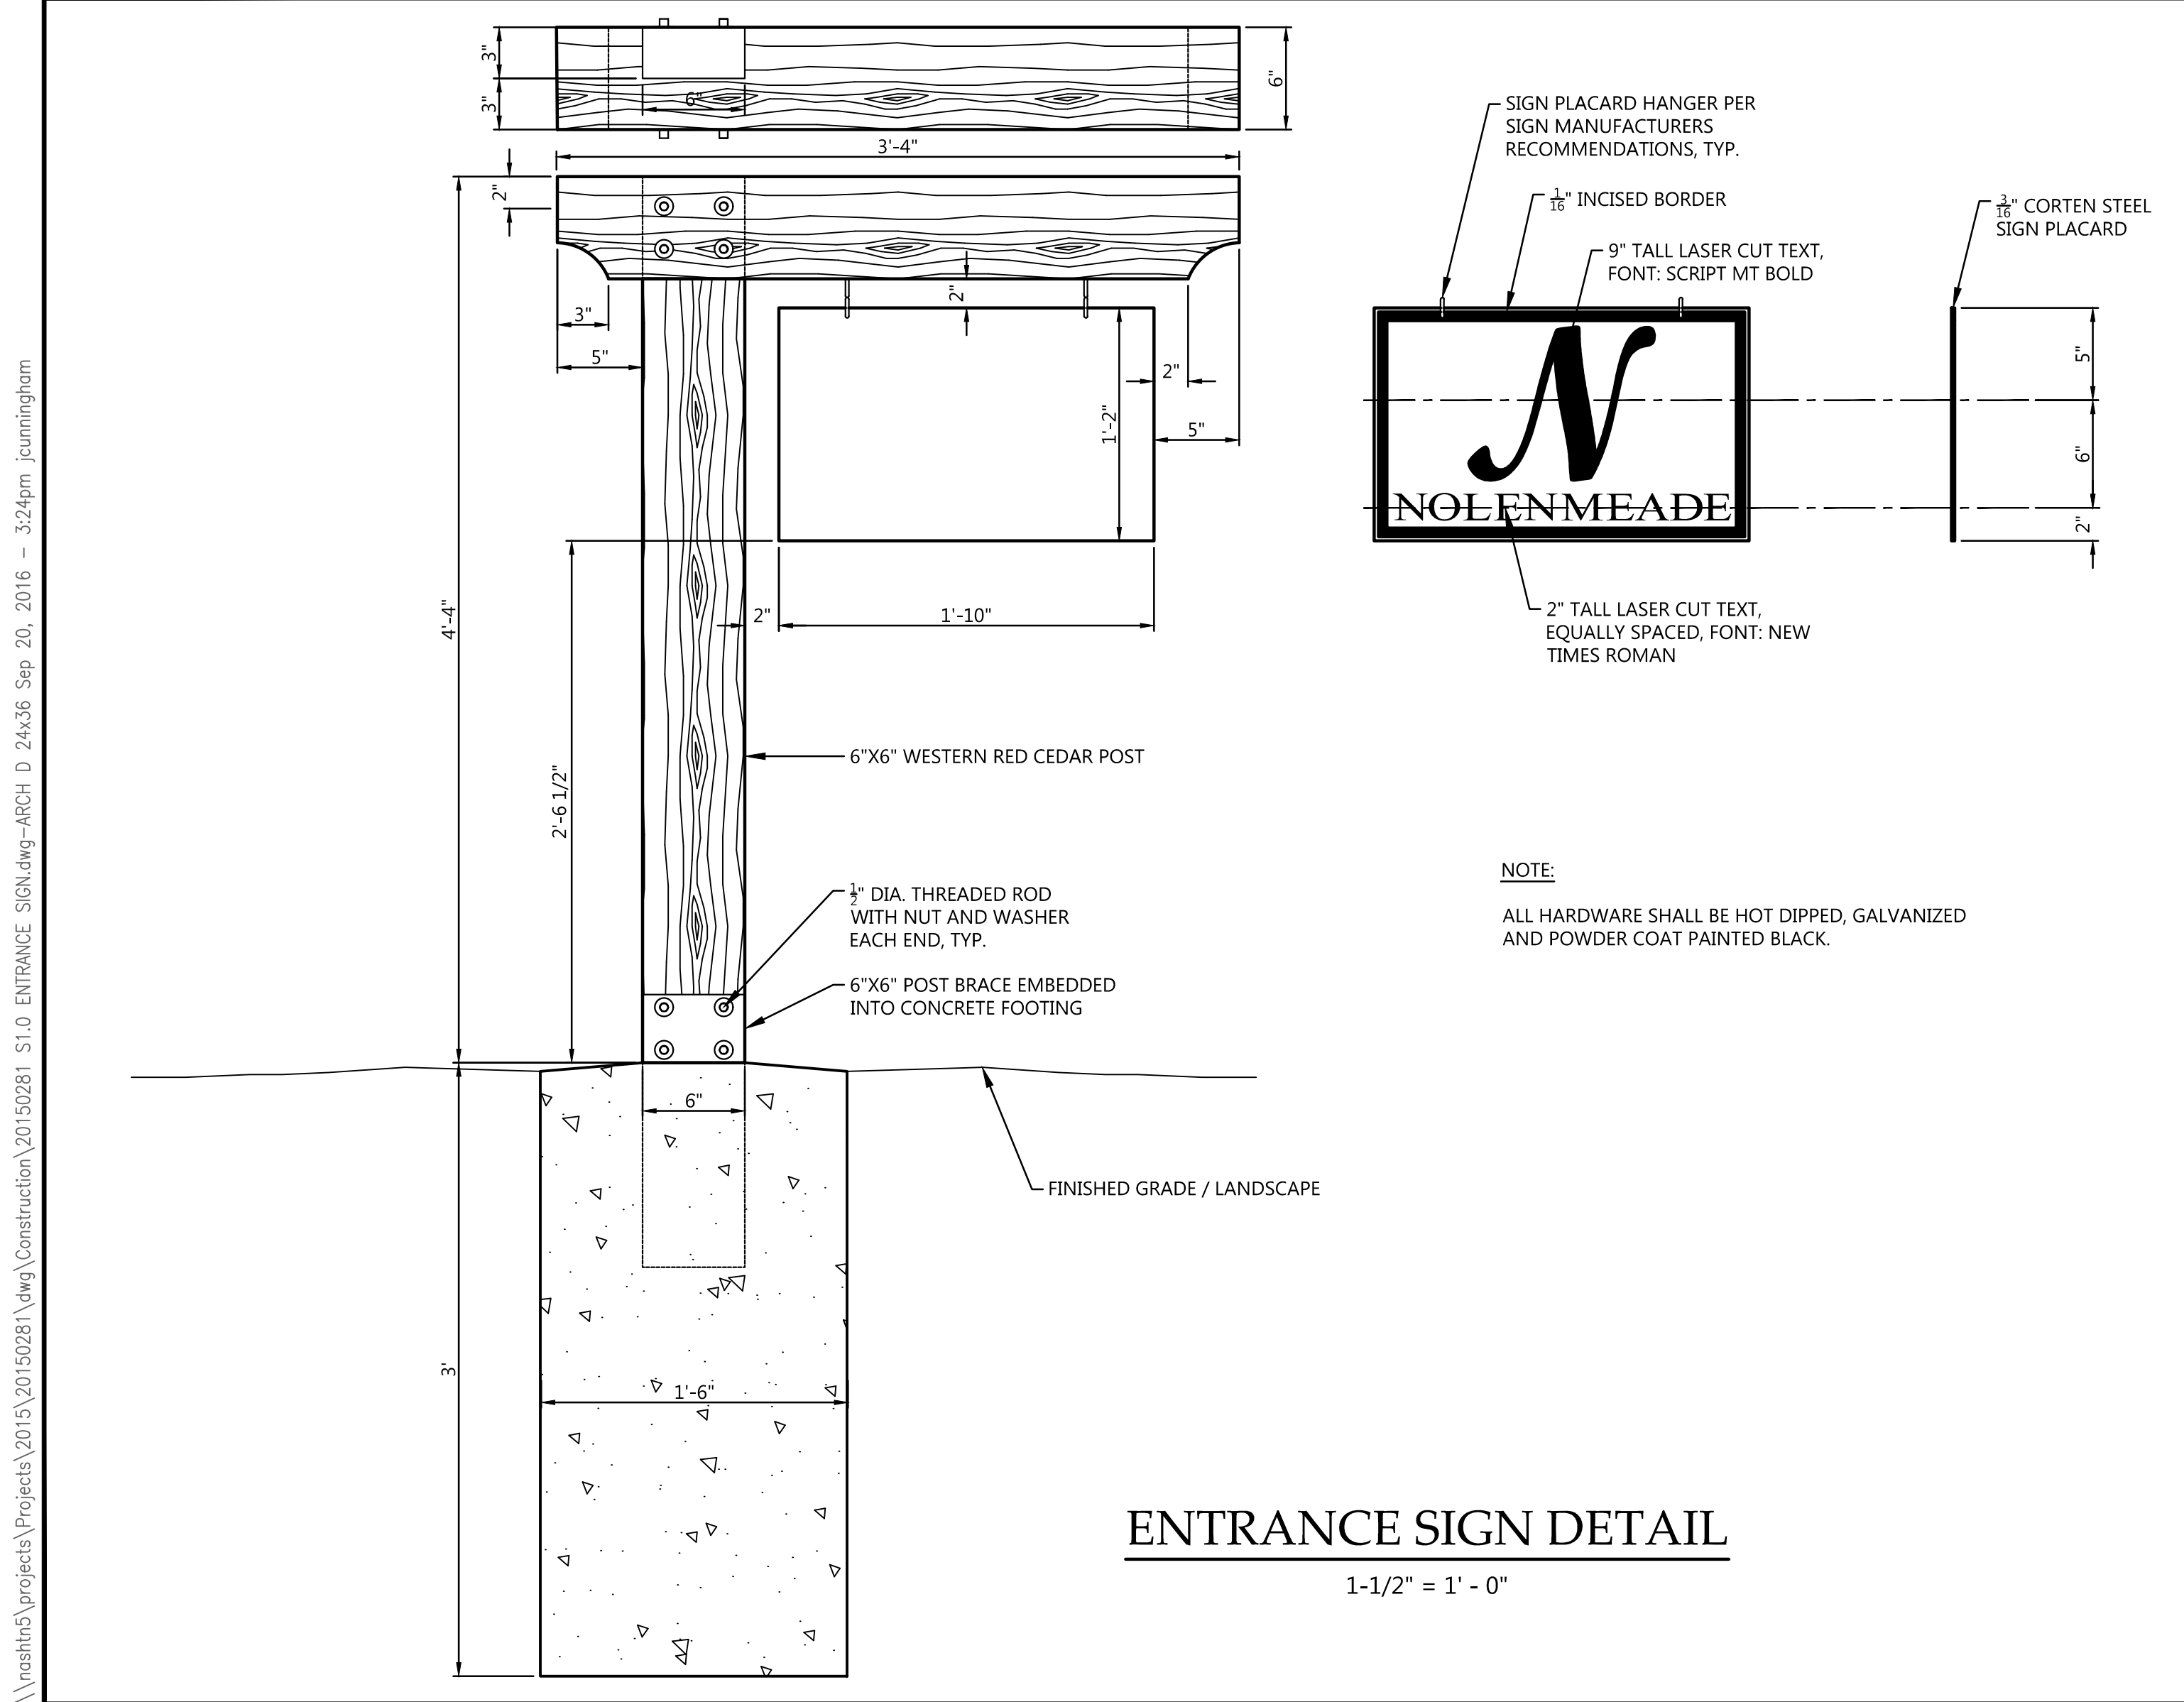

DATE	REVISIONS
08.03.2016	20150281

20150281  
**S1.0**  
 SIGN LAYOUT & SIGN DETAILS

**ENTRANCE SIGN DETAIL**  
 1-1/2" = 1' - 0"

**ENTRANCE WALL DETAIL**  
 1-1/2" = 1' - 0"

\\nash5\projects\Projects\2015\20150281\dwg\Construction\20150281\_S1.0\_ENTRANCE\_SIGN.dwg-ARCH D 24x36 Sep 20, 2016 - 3:24pm junningham