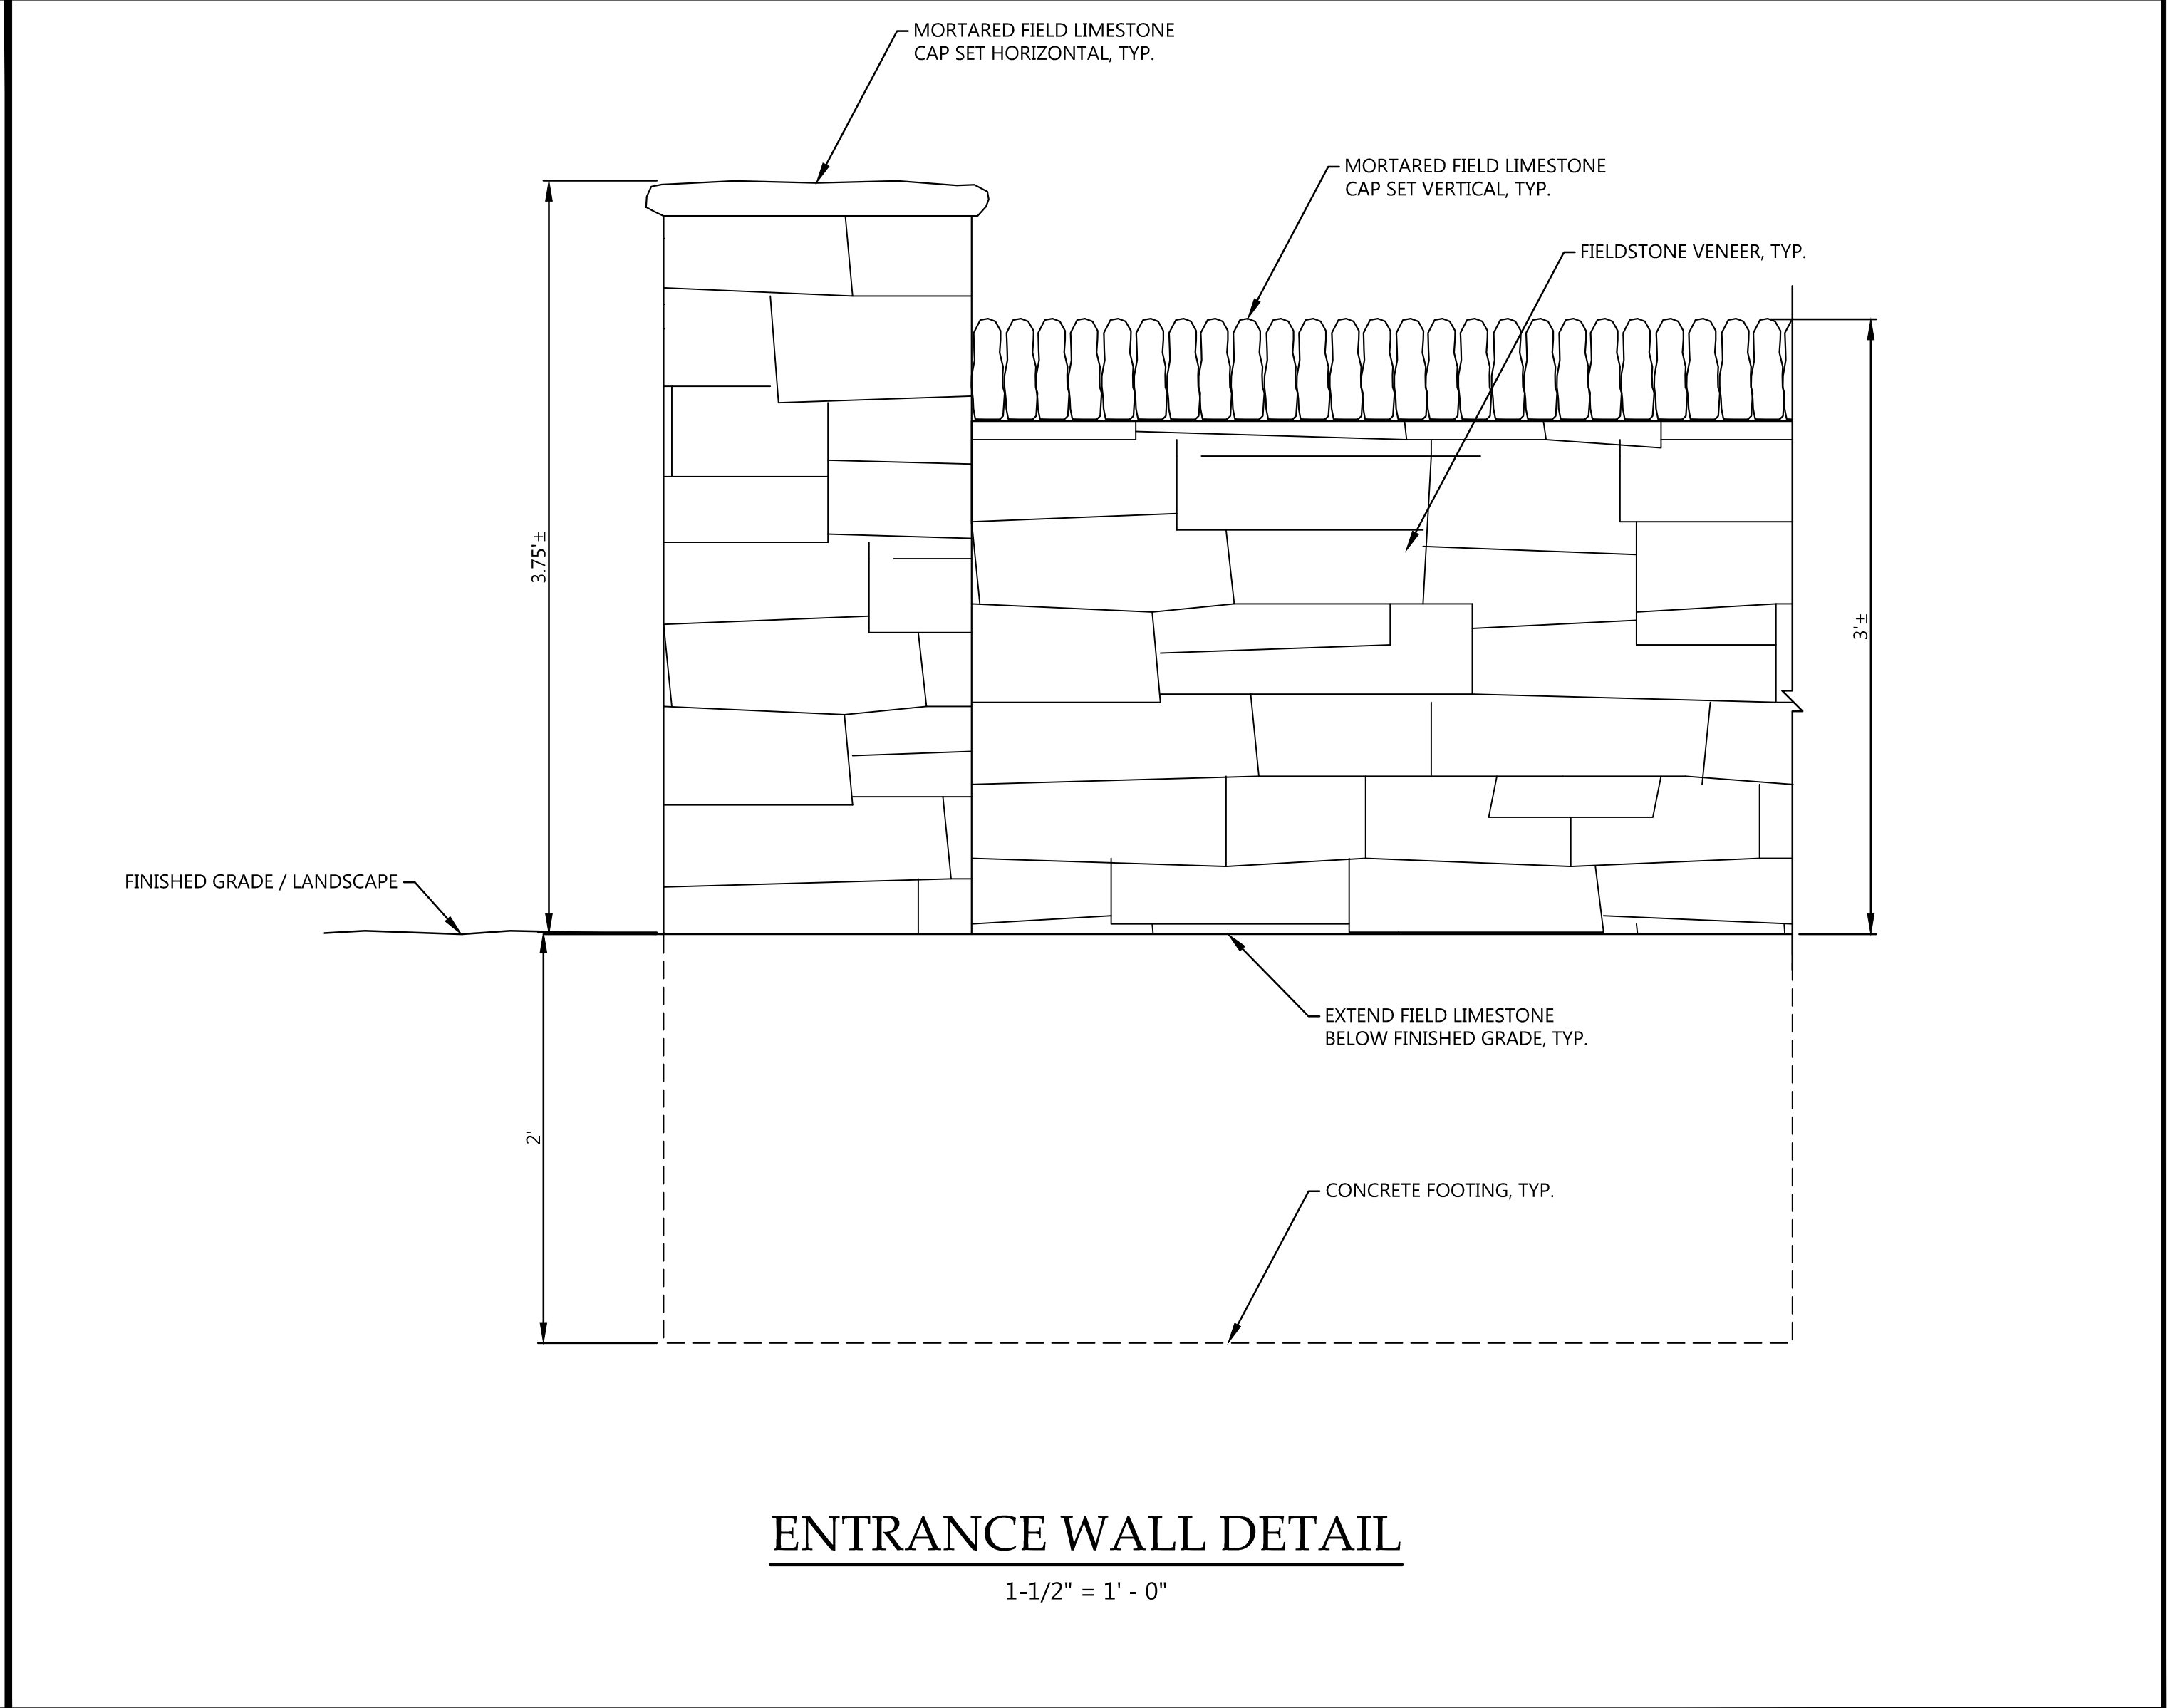

DATE	REVISIONS
08.03.2016	20150281

20150281  
**S1.0**  
 SIGN LAYOUT & SIGN DETAILS

**ENTRANCE SIGN DETAIL**  
 1-1/2" = 1' - 0"

**ENTRANCE WALL DETAIL**  
 1-1/2" = 1' - 0"

\\nash5\projects\Projects\2015\20150281\dwg\Construction\20150281\_S1.0\_ENTRANCE\_SIGN.dwg-ARCH D 24x36 Sep 20, 2016 - 3:24pm junningham