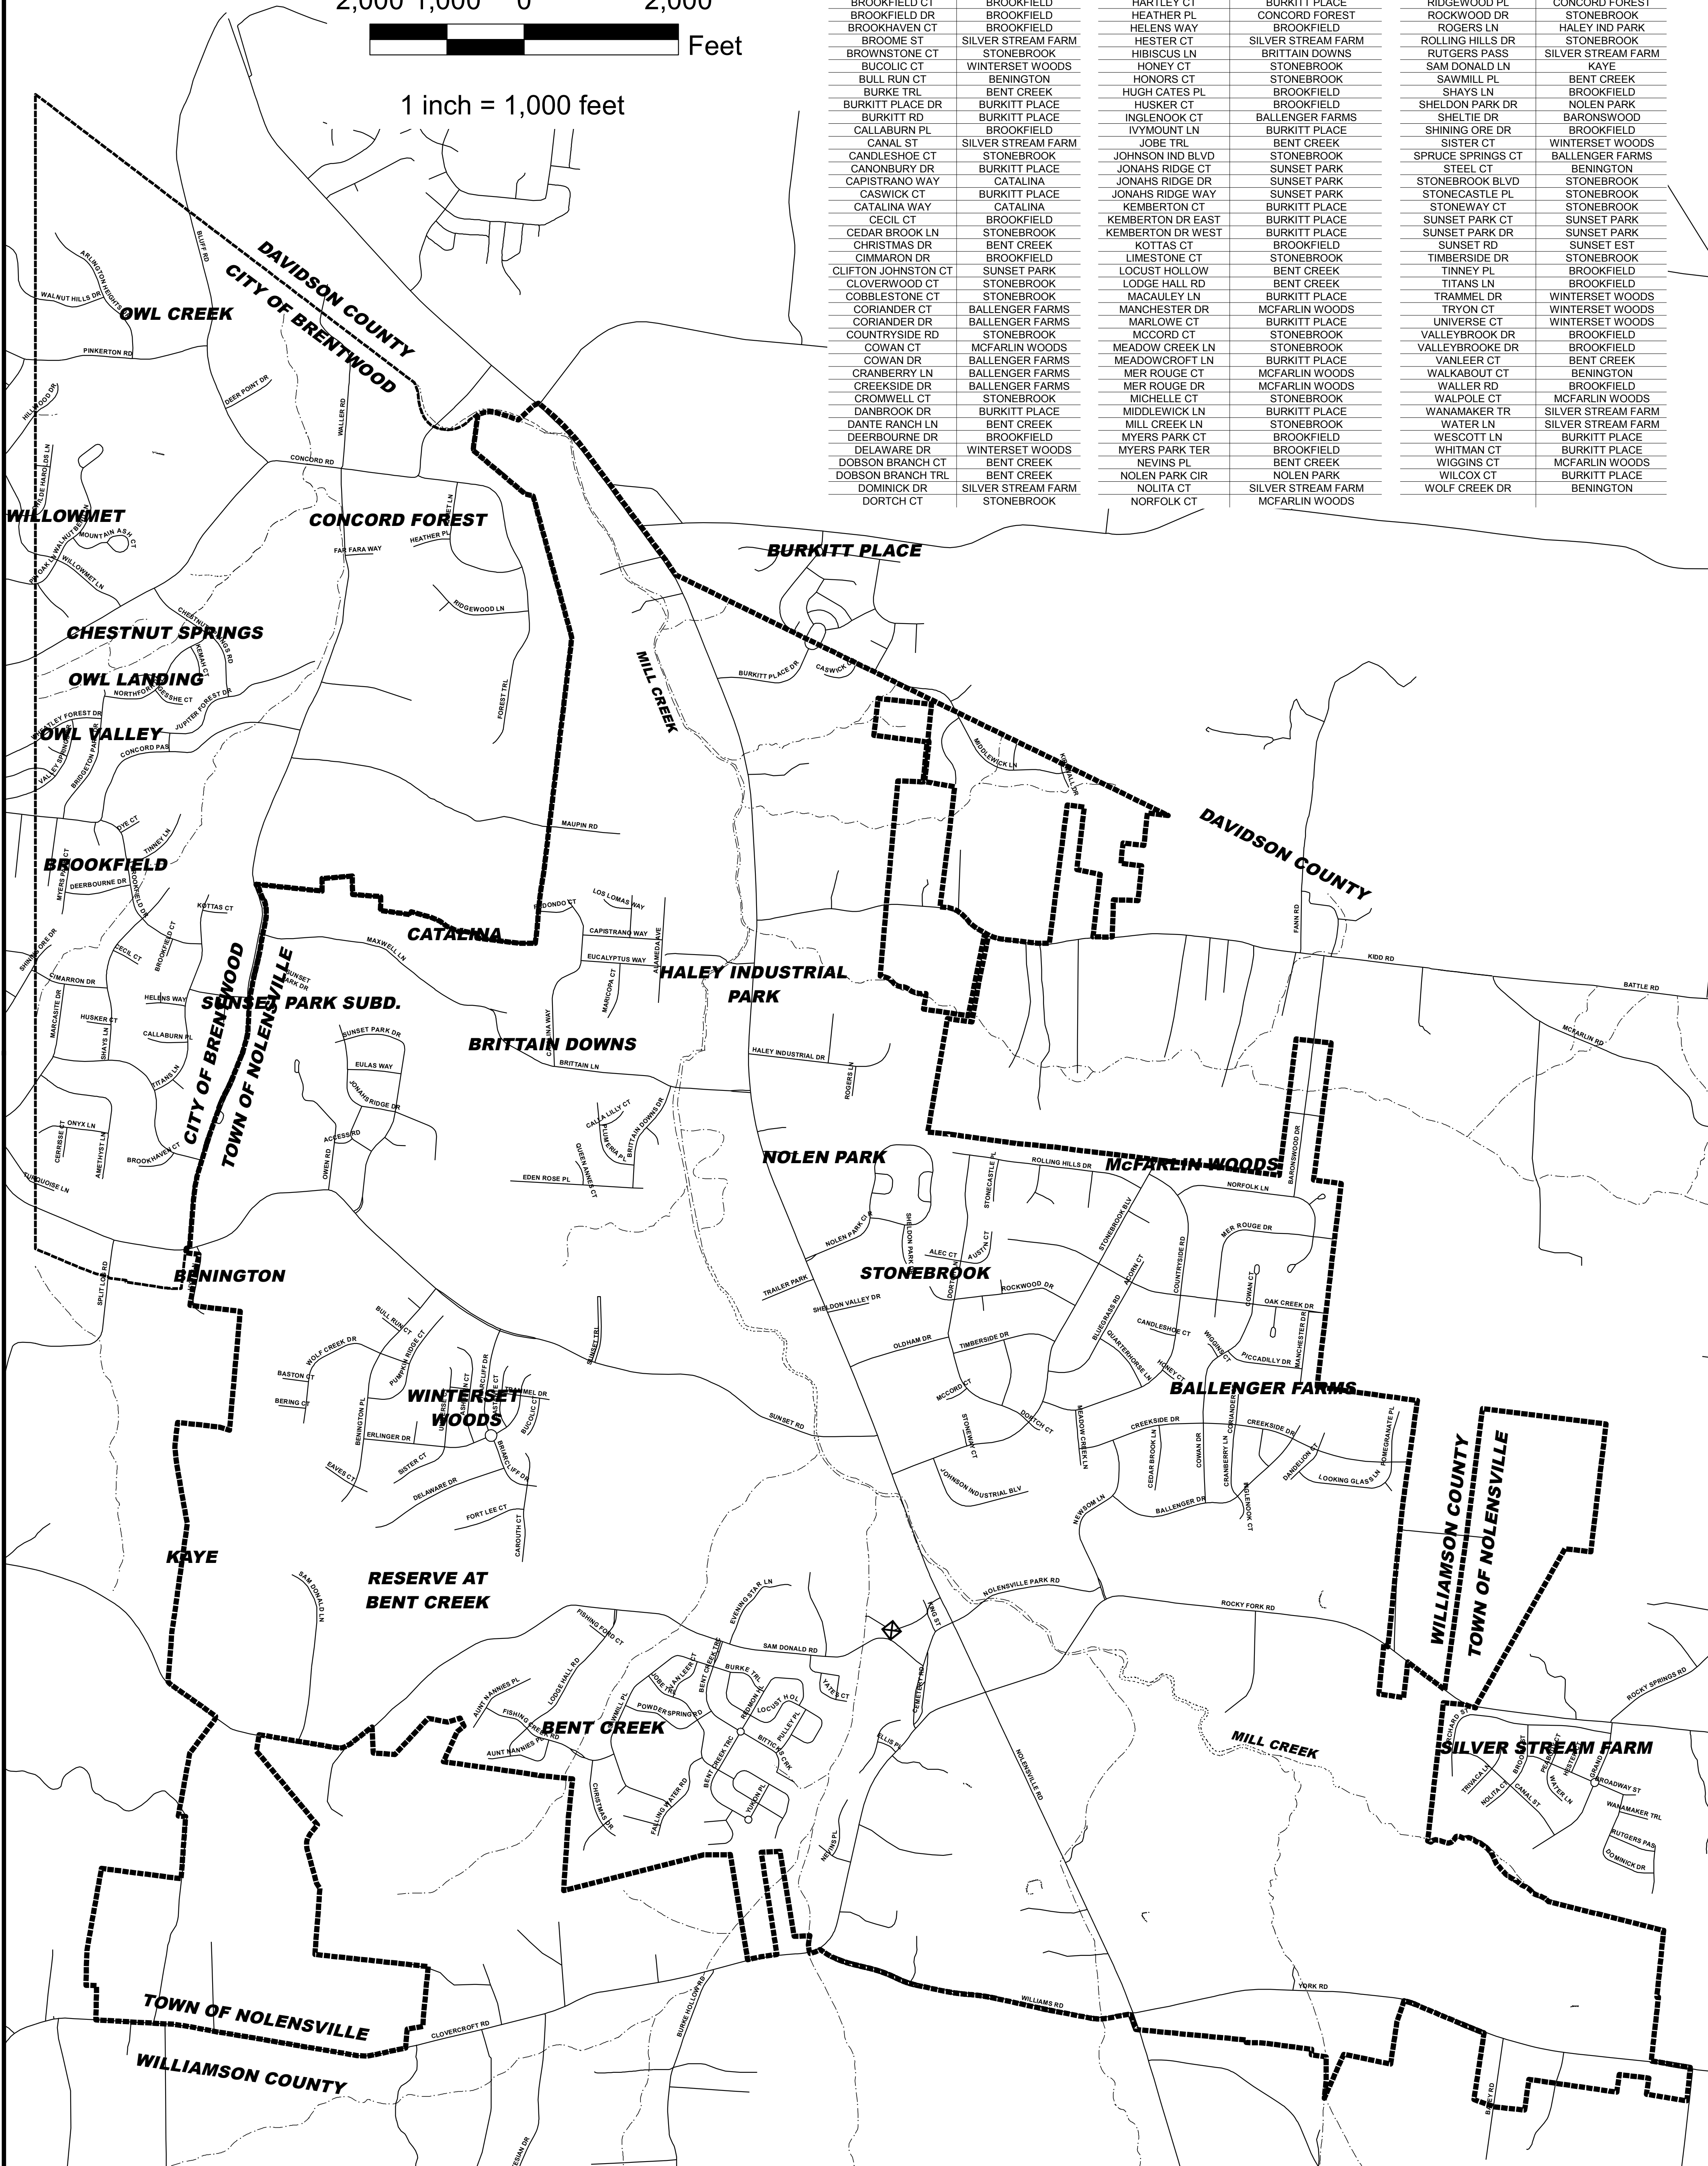

1 inch = 1,000 feet

STREET NAME	SUBDIVISION NAME	STREET NAME	SUBDIVISION NAME	STREET NAME	SUBDIVISION NAME
ANN JULIAN CT	BROOKFIELD	DORTCH LN	STONEBROOK	NORFOLK LN	MC FARLIN WOODS
ACORN CT	STONEBROOK	DYE CT	BROOKFIELD	OAK CREEK DR	MC FARLIN WOODS
ALEC CT	STONEBROOK	EDEN ROSE PLACE	BRITAIN DOWNS	OLDHAM DR	STONEBROOK
ANTHEM CT	BROOKFIELD	ELLA LN	BROOKFIELD	ORCHARD ST	SILVER STREAM FARM
ASHBURN CT	WINTERSET WOODS	ELMCROFT CT	BURKITT PLACE	PARKFIELD DR	BURKITT PLACE
AUNT NANNIES PLACE	BENT CREEK	ERLINGER DR	BENINGTON	PASSION FLOWER CT	BALLENGER FARMS
AUSTIN CT	STONEBROOK	EUCALYPTUS WAY	CATALINA	PEABODY CT	SILVER STREAM FARM
BALLENGER DR	BALLENGER FARMS	EULAS CT	SUNSET PARK	PEPPERMINT LN	BALLENGER FARMS
BARONSWOOD DR	BARONSWOOD	EULAS WAY	SUNSET PARK	PICCADILLY DR	MC FARLIN WOODS
BASTANTE CT	WINTERSET WOODS	EXCAVATING DR	HALEY IND PARK	PUMERIA PLACE	BRITAIN DOWNS
BASTON CT	BENINGTON	FALLING WATER RD	BENT CREEK	POWDER SPRING RD	BENT CREEK
BENINGTON PL	BENINGTON	FISHING CREEK RD	BENT CREEK	PULLEY PL	BENT CREEK
BERING CT	BENINGTON	FISHING FORD CT	RESERVE AT BENT CREEK	PUMPKIN RIDGE CT	BENINGTON
BITTICKS CREEK	BENT CREEK	FOREST TRL	CONCORD FOREST	QUARTERHORSE LN	STONEBROOK
BLUEGRASS RD	STONEBROOK	FOXLEY CT	BURKITT PLACE	QUIET LN	CONCORD FOREST
BRIARCLIFF DR	WINTERSET WOODS	GAINSFORD LN	BURKITT PLACE	RAMBLEWOOD LN	STONEBROOK
BRITAIN LN	CATALINA	GRAND ST	SILVER STREAM FARM	REDMON HILL	BENT CREEK
BRITAIN DOWNS DR	BRITAIN DOWNS	GRETCHEN CT	BROOKFIELD	REDOONDO CT	CATALINA
BROADWAY ST	SILVER STREAM FARM	HALEY INDUSTRIAL DR	HALEY IND PARK	RIDGEWOOD LN	CONCORD FOREST
BROOKFIELD CT	BROOKFIELD	HARTLEY CT	BURKITT PLACE	RIDGEWOOD PL	CONCORD FOREST
BROOKFIELD DR	BROOKFIELD	HEATHER PL	CONCORD FOREST	ROCKWOOD DR	STONEBROOK
BROOKHAVEN CT	BROOKFIELD	HELENS WAY	BROOKFIELD	ROGERS LN	HALEY IND PARK
BROOME ST	SILVER STREAM FARM	HESTER CT	SILVER STREAM FARM	ROLLING HILLS DR	STONEBROOK
BROWNSTONE CT	STONEBROOK	HIBISCUS LN	BRITAIN DOWNS	RUTGERS PASS	SILVER STREAM FARM
BUCOLIC CT	WINTERSET WOODS	HONEY CT	STONEBROOK	SAM DONALD LN	KAYE
BULL RUN CT	BENINGTON	HONORS CT	STONEBROOK	SAWMILL PL	BENT CREEK
BURKE TRL	BENT CREEK	HUGH GATES PL	BROOKFIELD	SHAYS LN	BROOKFIELD
BURKITT PLACE DR	BURKITT PLACE	HUSKER CT	BROOKFIELD	SHELDON PARK DR	NOLEN PARK
BURKITT DR	BURKITT PLACE	INGLENOOK CT	BALLENGER FARMS	SHELTYE DR	BARONSWOOD
CALLABURN PL	BROOKFIELD	IYVMOUNT LN	BURKITT PLACE	SHINING ORE DR	BROOKFIELD
CANAL ST	SILVER STREAM FARM	JOBE TRL	BENT CREEK	SISTER CT	WINTERSET WOODS
CANDLESHOE CT	STONEBROOK	JOHNSON IND BLVD	STONEBROOK	SPRUCE SPRINGS CT	BALLENGER FARMS
CANONBURY DR	BURKITT PLACE	JONAH'S RIDGE CT	SUNSET PARK	STEEL CT	BENINGTON
CAPISTRANO WAY	CATALINA	JONAH'S RIDGE DR	SUNSET PARK	STONEBROOK BLVD	STONEBROOK
CASWICK CT	BURKITT PLACE	JONAH'S RIDGE WAY	SUNSET PARK	STONECASTLE PL	STONEBROOK
CATALINA WAY	CATALINA	KEMBERTON CT	BURKITT PLACE	STONEWAY CT	STONEBROOK
CECIL CT	BROOKFIELD	KEMBERTON DR EAST	BURKITT PLACE	SUNSET PARK CT	SUNSET PARK
CEDAR BROOK LN	STONEBROOK	KEMBERTON DR WEST	BURKITT PLACE	SUNSET PARK DR	SUNSET PARK
CHRISTMAS DR	BENT CREEK	KOTTAS CT	BROOKFIELD	SUNSET RD	SUNSET EST
CIMMARON DR	BROOKFIELD	LIMESTONE CT	STONEBROOK	TIMBERSIDE DR	STONEBROOK
CLIFTON JOHNSTON CT	SUNSET PARK	LOCUST HOLLOW	BENT CREEK	TINNEY PL	BROOKFIELD
CLOVERWOOD CT	STONEBROOK	LODGE HALL RD	BENT CREEK	TITANS LN	BROOKFIELD
COBLESTONE CT	STONEBROOK	MACAULEY LN	BURKITT PLACE	TRAMMEL DR	WINTERSET WOODS
CORIANDEY CT	BALLENGER FARMS	MANCHESTER DR	MC FARLIN WOODS	TRYON CT	WINTERSET WOODS
CORIANDEY DR	BALLENGER FARMS	MARLOWE CT	BURKITT PLACE	UNIVERSE CT	WINTERSET WOODS
COUNTRYSIDE RD	STONEBROOK	MCCORD CT	STONEBROOK	VALLEYBROOK DR	BROOKFIELD
COWAN CT	MC FARLIN WOODS	MEADOW CREEK LN	STONEBROOK	VALLEYBROOKE DR	BROOKFIELD
COWAN DR	BALLENGER FARMS	MEADOWCROFT LN	BURKITT PLACE	VANLEER CT	BENT CREEK
CRANBERRY LN	BALLENGER FARMS	MER ROUGE CT	MC FARLIN WOODS	WALKABOUT CT	BENINGTON
CREEKSIDE DR	BALLENGER FARMS	MER ROUGE DR	MC FARLIN WOODS	WALKER RD	BROOKFIELD
CROMWELL CT	STONEBROOK	MICHELLE CT	STONEBROOK	WALPOLE CT	MC FARLIN WOODS
DANBROOK DR	BURKITT PLACE	MIDDLEWICK LN	BURKITT PLACE	WANAMAHER TR	SILVER STREAM FARM
DANTE RANCH LN	BENT CREEK	MILL CREEK LN	STONEBROOK	WATER LN	SILVER STREAM FARM
DEERBOURNE DR	BROOKFIELD	MYERS PARK CT	BROOKFIELD	WESCOTT LN	BURKITT PLACE
DELAWARE DR	WINTERSET WOODS	MYERS PARK TER	BROOKFIELD	WHITMAN CT	BURKITT PLACE
DOBSON BRANCH CT	BENT CREEK	NEVINS PL	BENT CREEK	WIGGINS CT	MC FARLIN WOODS
DOBSON BRANCH TRL	BENT CREEK	NOLEN PARK CIR	NOLEN PARK	WILCOX CT	BURKITT PLACE
DOMINICK DR	SILVER STREAM FARM	NOLITA CT	SILVER STREAM FARM	WOLF CREEK DR	BENINGTON
DORTCH CT	STONEBROOK	NORFOLK CT	MC FARLIN WOODS		