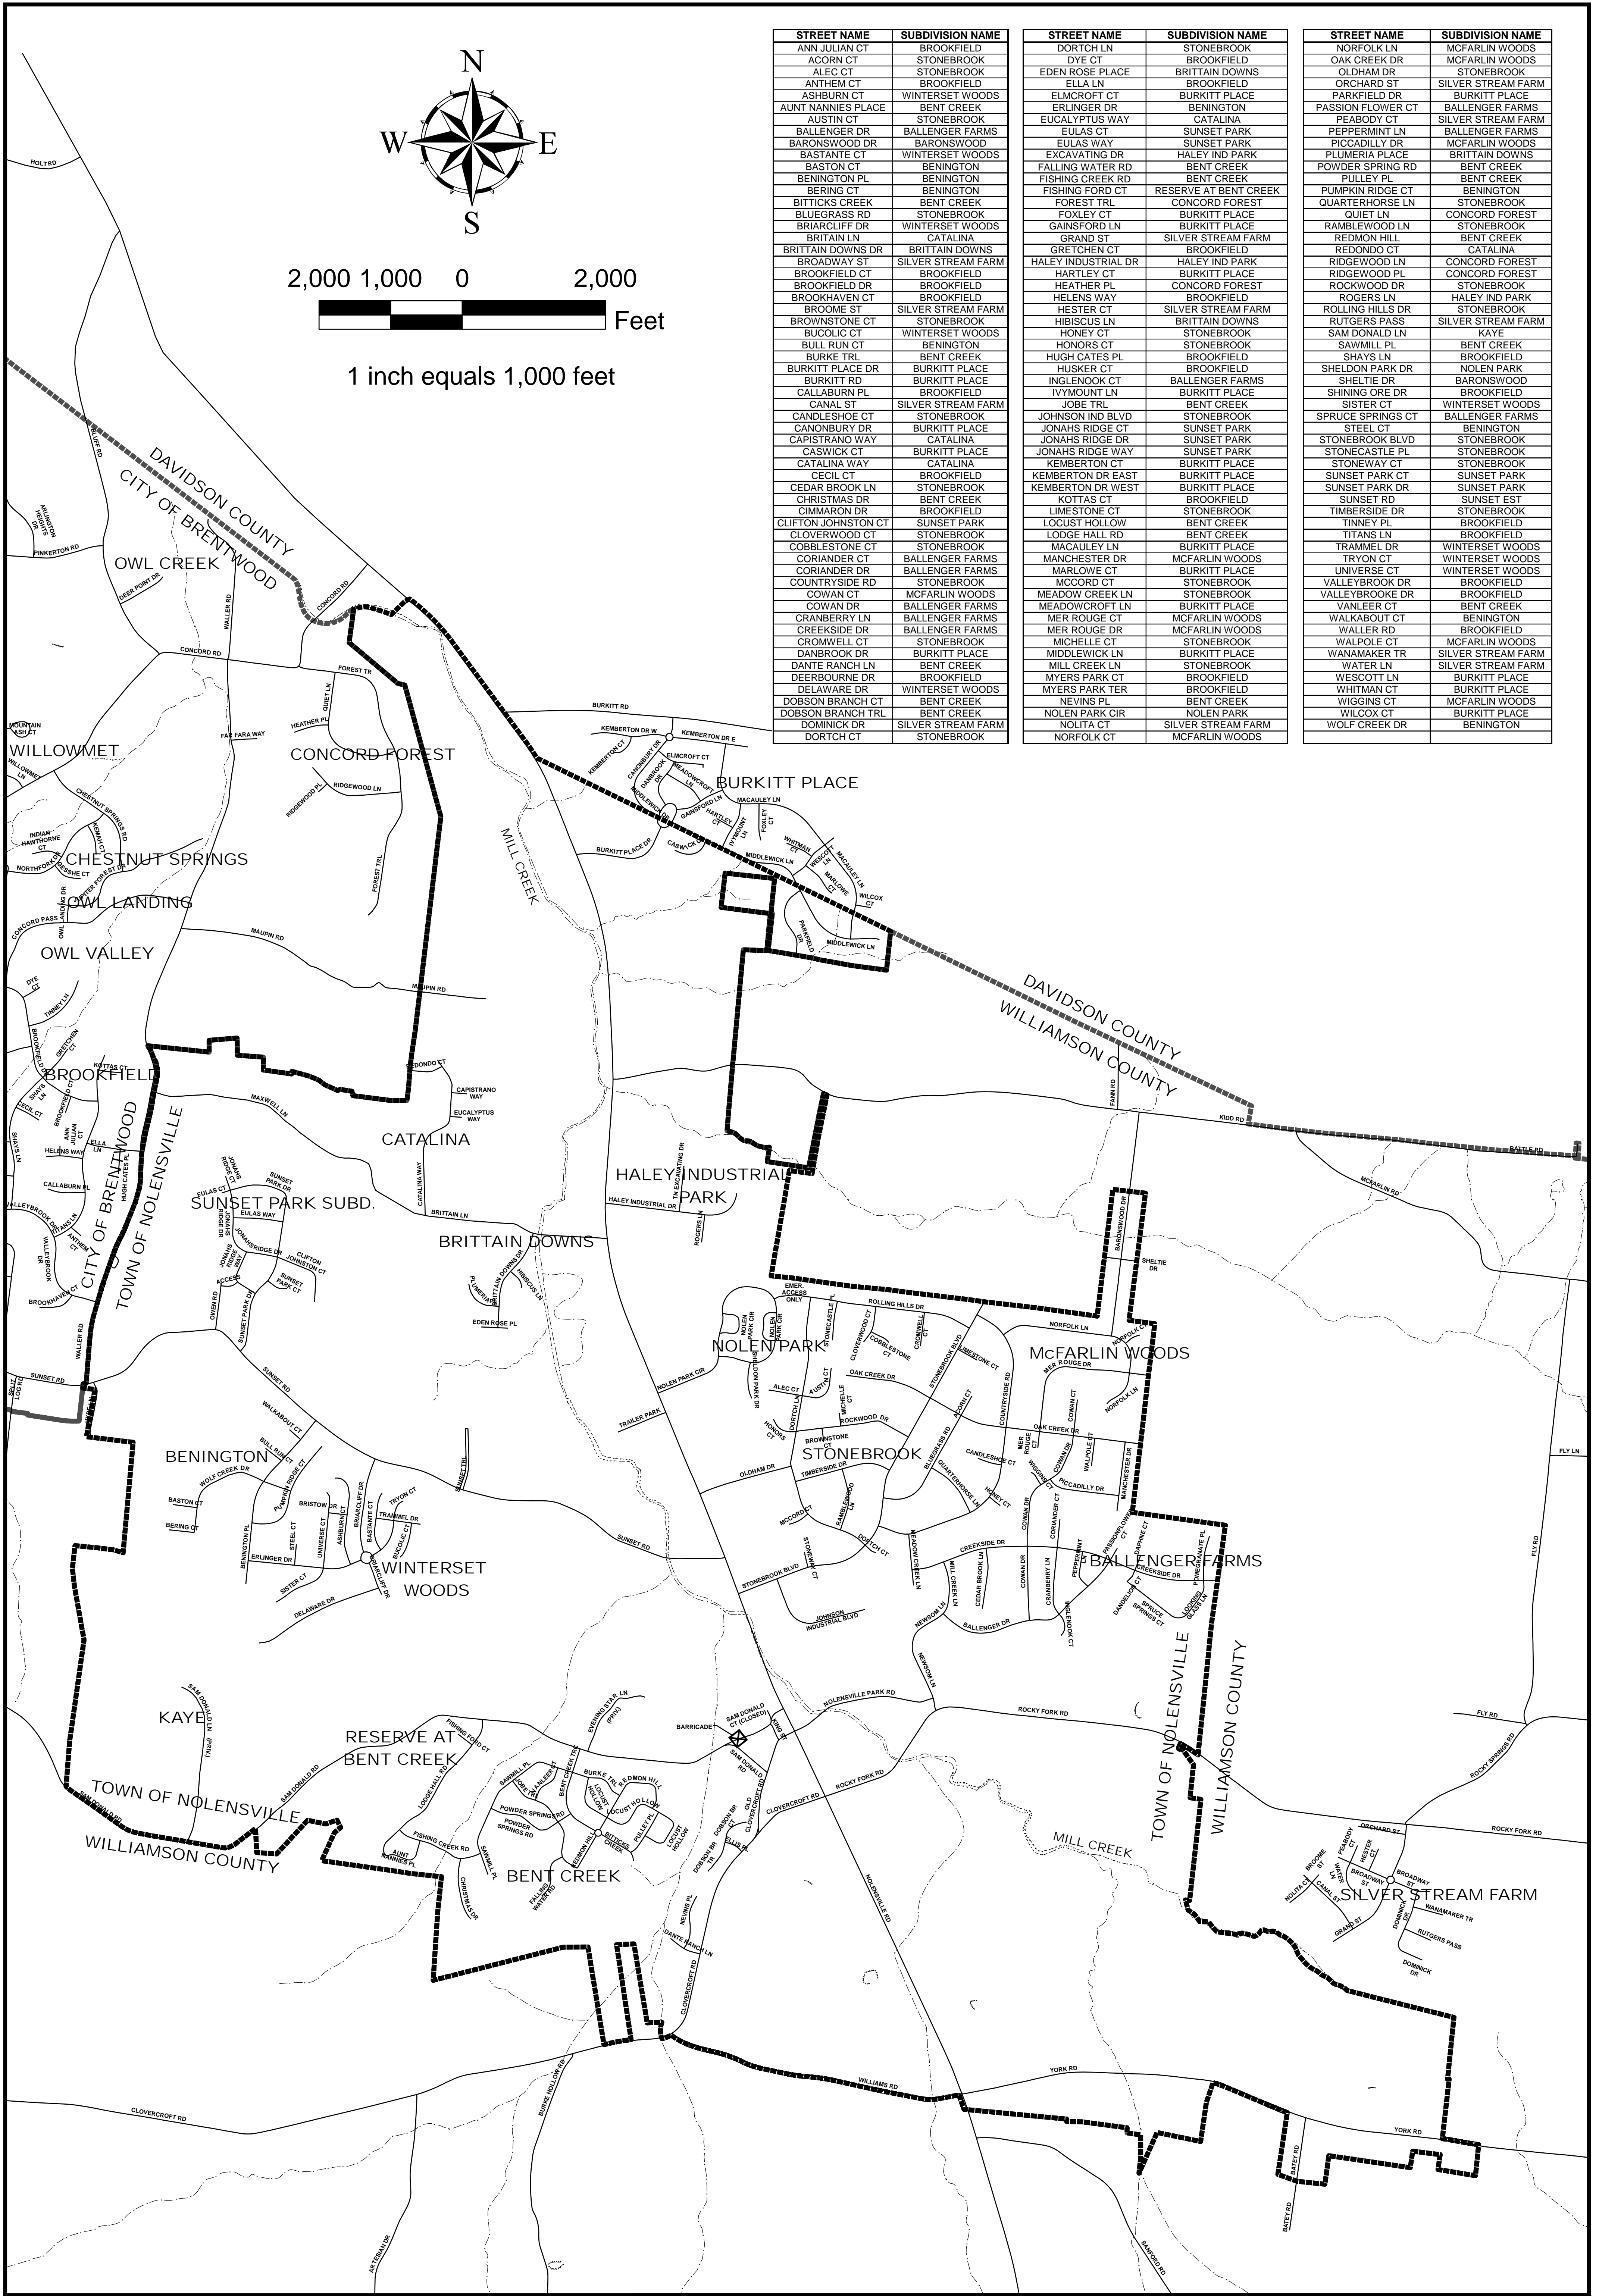

1 inch equals 1,000 feet

STREET NAME	SUBDIVISION NAME
ANN JULIAN CT	BROOKFIELD
ACORN CT	STONEBROOK
ALEC CT	STONEBROOK
ANTHEM CT	BROOKFIELD
ASHBURN CT	WINTERSET WOODS
AUNT NANNIES PLACE	BENT CREEK
AUSTIN CT	STONEBROOK
BALLENGER DR	BALLENGER FARMS
BARONSWOOD DR	BARONSWOOD
BASTANTE CT	WINTERSET WOODS
BASTON CT	BENNINGTON
BENINGTON PL	BENNINGTON
BERING CT	BENNINGTON
BITTICKS CREEK	BENT CREEK
BLUEGRASS RD	STONEBROOK
BRIARCLIFF DR	WINTERSET WOODS
BRITAIN LN	CATALINA
BRITAIN DOWNS DR	BRITAIN DOWNS
BROADWAY ST	SILVER STREAM FARM
BROOKFIELD CT	BROOKFIELD
BROOKFIELD DR	BROOKFIELD
BROOKHAVEN CT	BROOKFIELD
BROOME ST	SILVER STREAM FARM
BROWNSTONE CT	STONEBROOK
BUCOLIC CT	WINTERSET WOODS
BULL RUN CT	BENNINGTON
BURKE TRL	BENT CREEK
BURKITT PLACE DR	BURKITT PLACE
BURKITT RD	BURKITT PLACE
CALLABURN PL	BROOKFIELD
CANAL ST	SILVER STREAM FARM
CANDLESHOE CT	STONEBROOK
CANONBURY DR	BURKITT PLACE
CAPISTRANO WAY	CATALINA
CASWICK CT	BURKITT PLACE
CATALINA WAY	CATALINA
CECIL CT	BROOKFIELD
CEDAR BROOK LN	STONEBROOK
CHRISTMAS DR	BENT CREEK
CIMMARON DR	BROOKFIELD
CLIFTON JOHNSTON CT	SUNSET PARK
CLOVERWOOD CT	STONEBROOK
COBLESTONE CT	STONEBROOK
CORIANDE CT	BALLENGER FARMS
CORIANDE DR	BALLENGER FARMS
COUNTRYSIDE RD	STONEBROOK
COWAN CT	MCFARLIN WOODS
COWAN DR	BALLENGER FARMS
CRANBERRY LN	BALLENGER FARMS
CREEKSIDE DR	BALLENGER FARMS
CROMWELL CT	STONEBROOK
DANBROOK DR	BURKITT PLACE
DANTE RANCH LN	BENT CREEK
DEERBOURNE DR	BROOKFIELD
DELAWARE DR	WINTERSET WOODS
DOBSON BRANCH CT	BENT CREEK
DOBSON BRANCH TRL	BENT CREEK
DOMINICK DR	SILVER STREAM FARM
DORTCH CT	STONEBROOK

Legend

- ROADS
- ▭ NOLENSVILLE TOWN LIMITS
- - - WATER BODIES

**Town of Nolensville, Tennessee
Street Map**

(Revised September 18, 2009)